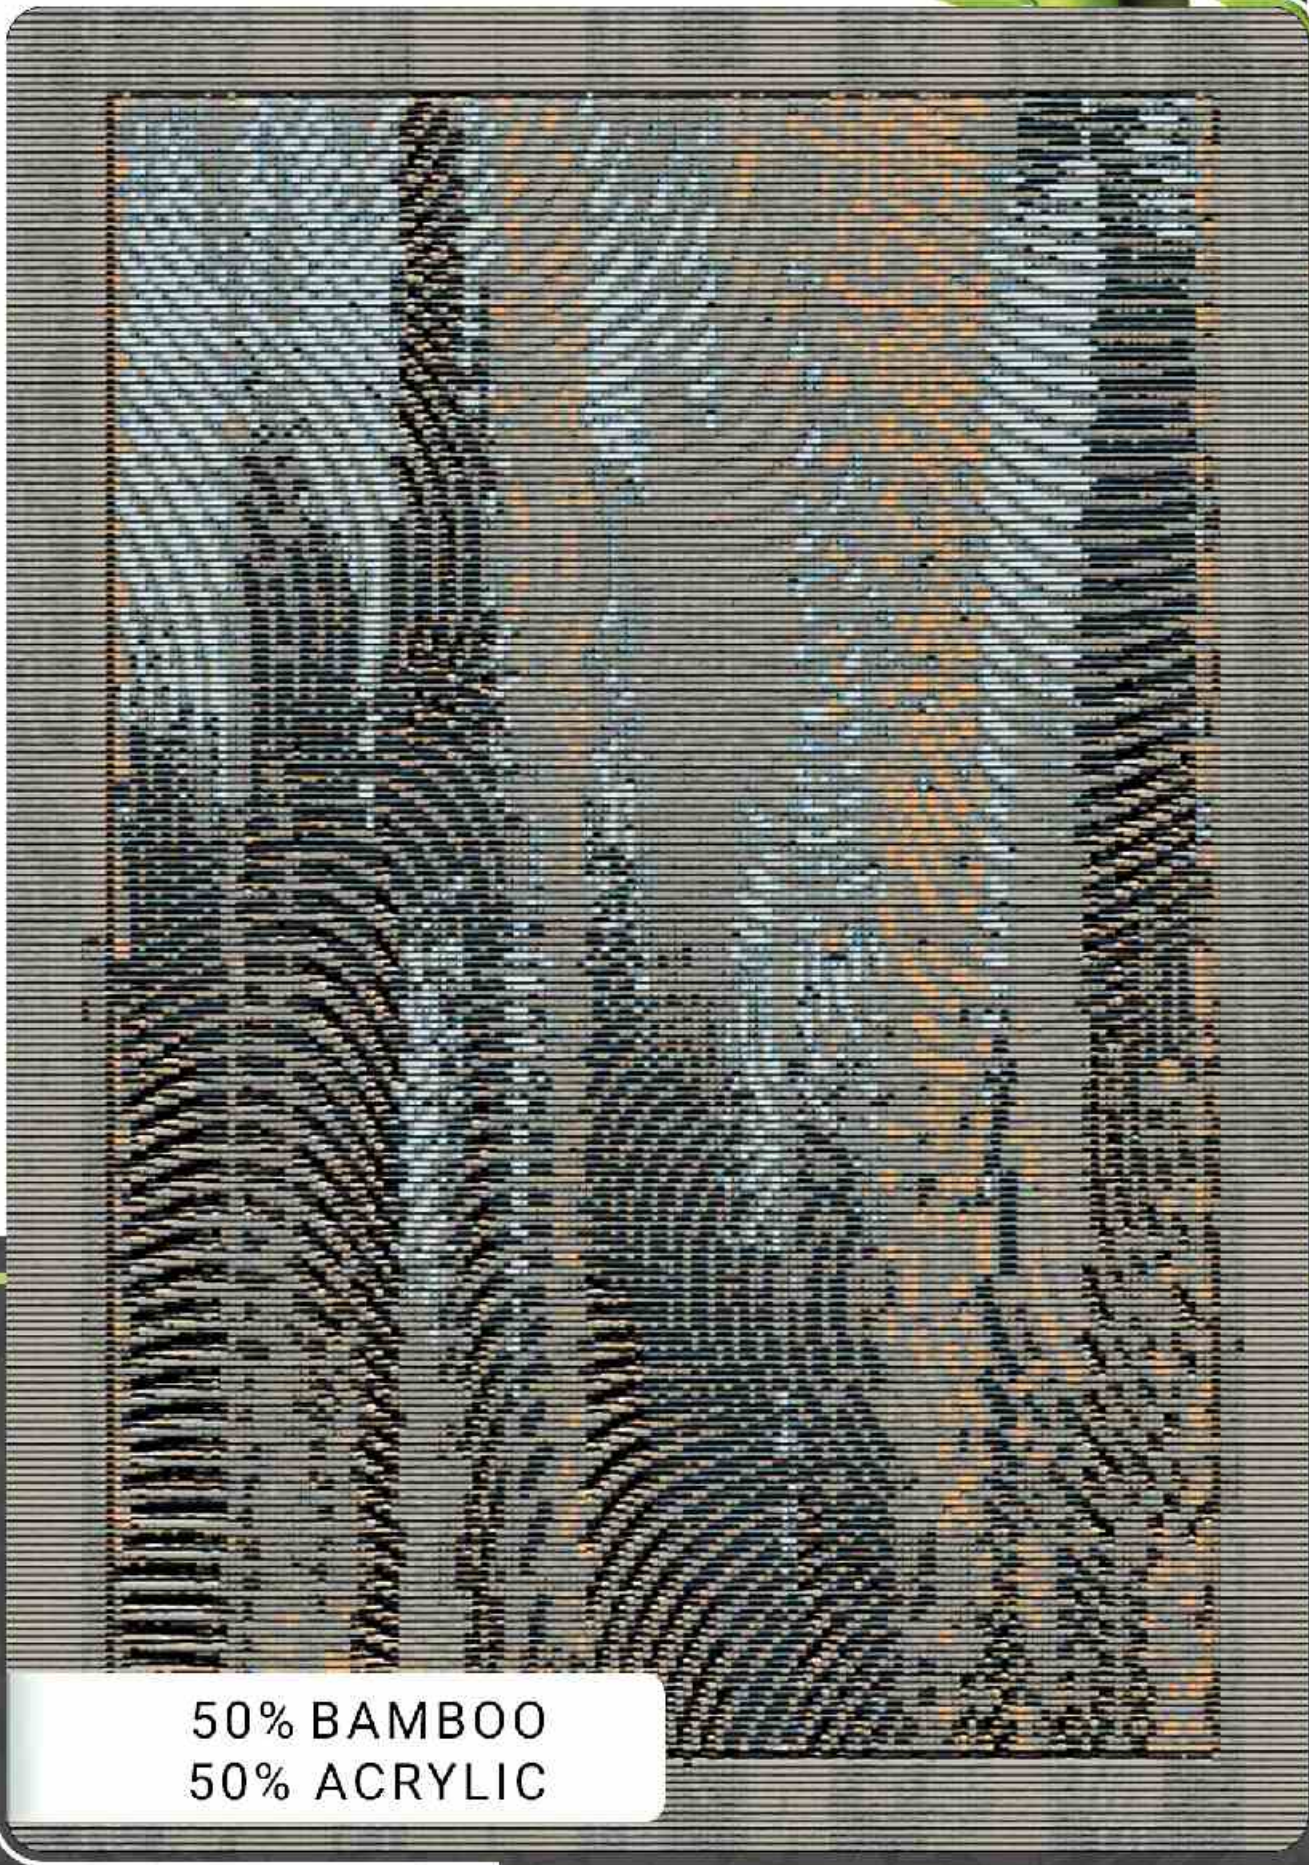

BEST QUALITY

BAMBOO RUGS

50% BAMBOO
50% ACRYLIC

V26 GARY